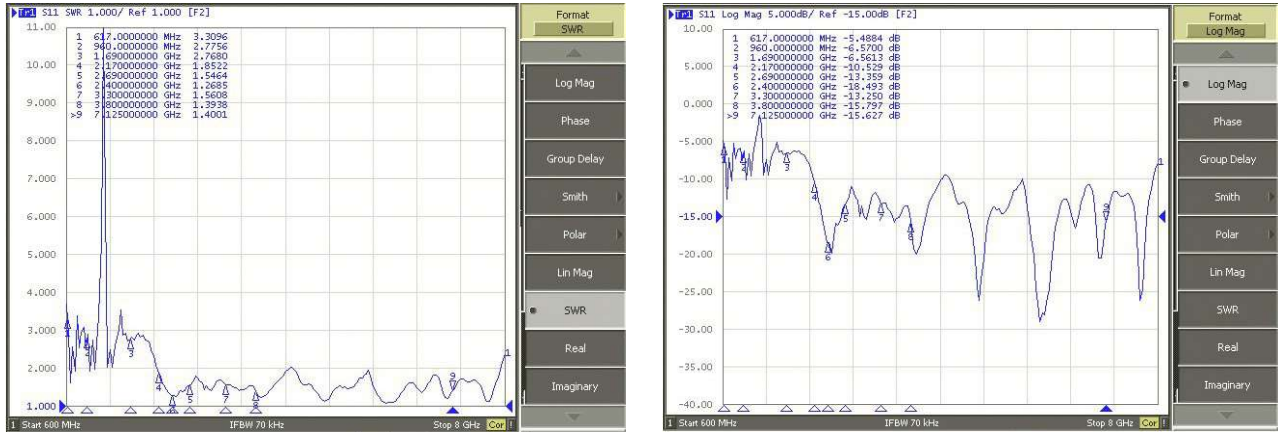

Specifications**Aussenantenne GSM / UMTS / LTE / 5G****Photos****Code-Nr.: 606030160****5G** **Electrical properties**

Antenna type	external antenna
Frequency	600-8000 MHz
Frequency / gain / VSWR	617-960: 2.7 dBi / <3.3 1600-2170: 5.4 dBi / <2.9 2170-3800: 6.5 dBi / <1.8 3800-4900: 6.2 dBi / <2.0 4900-5825: 5.3 dBi / <2.0 5825-8000: 6.6 dBi / <2.0
Impedance	50 Ohm
Polarization	vertical
Maximum power	100 W

Mechanical properties

Dimensions	Ø 22.5 x 230 mm
Color	white
Connector	N female
Weight	0.4 kg

Diagrams

Radio patterns 1

Radio patterns 2

Radio patterns 3

Radio patterns 4

Mounting / Installation