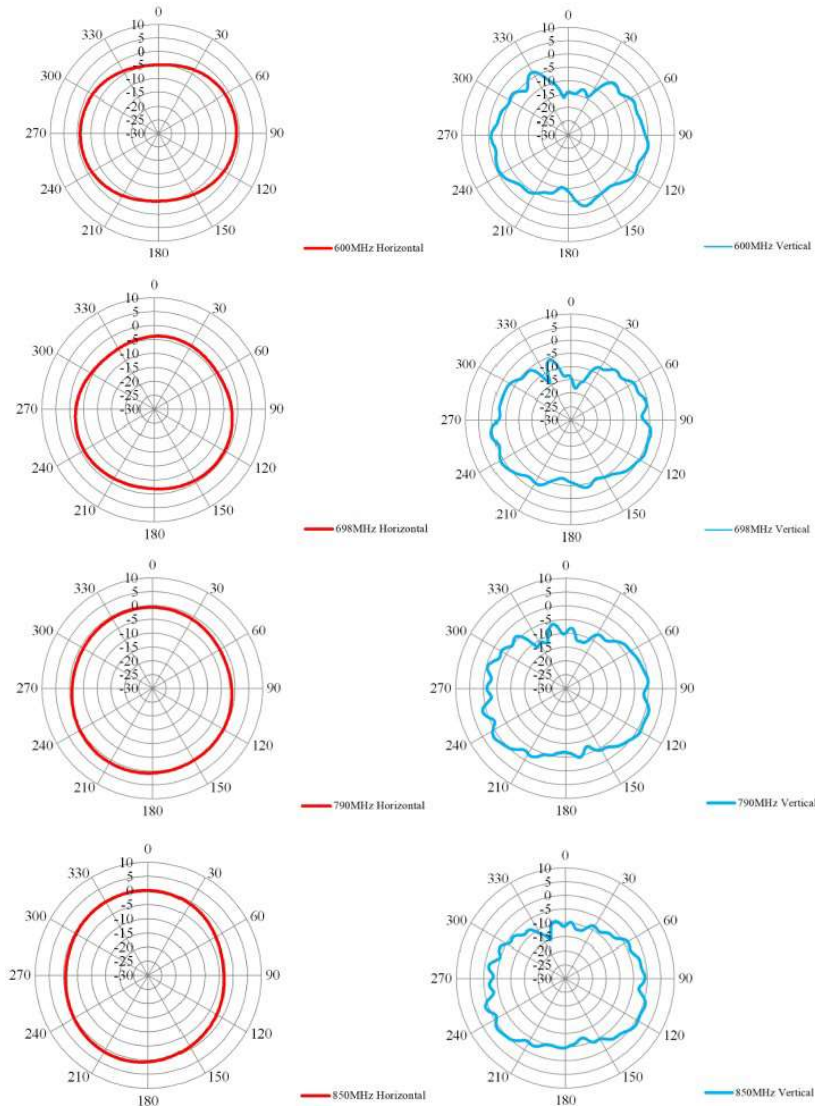

Specifications**Aussenantenne GSM / UMTS / LTE / 5G****Photos****Code-Nr.: 606030160****5G** **Electrical properties**

Antenna type	external antenna
Frequency	600-8000 MHz
Frequency / gain / VSWR	617-960: 2.7 dBi / <3.3 1600-2170: 5.4 dBi / <2.9 2170-3800: 6.5 dBi / <1.8 3800-4900: 6.2 dBi / <2.0 4900-5825: 5.3 dBi / <2.0 5825-8000: 6.6 dBi / <2.0
Impedance	50 Ohm
Polarization	vertical
Maximum power	100 W

Mechanical properties

Dimensions	Ø 22.5 x 230 mm
Color	white
Connector	N female
Weight	0.4 kg

Diagrams

Radio patterns 1

Radio patterns 2

Radio patterns 3

Radio patterns 4

Mounting / Installation

Pole installation:

1. Antenna
2. M6/M8 flat washer, spring washer, nut
3. L-shaped clamp
4. Clamp
5. M6/M8 U-bolt
6. Metal pole