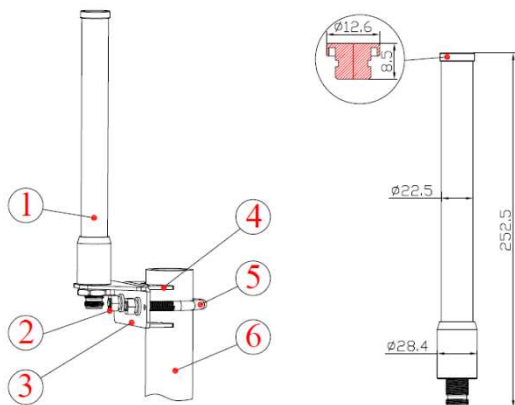

Mechanical properties

Dimensions	Ø 22.5 x 230 mm
Color	white
Connector	N female
Weight	0.4 kg

Diagrams

Radio patterns 1

Radio patterns 2

Radio patterns 3

Radio patterns 4

Mounting / Installation

Pole installation:

1. Antenna
2. M6/M8 flat washer, spring washer, nut
3. L-shaped clamp
4. Clamp
5. M6/M8 U-bolt
6. Metal pole