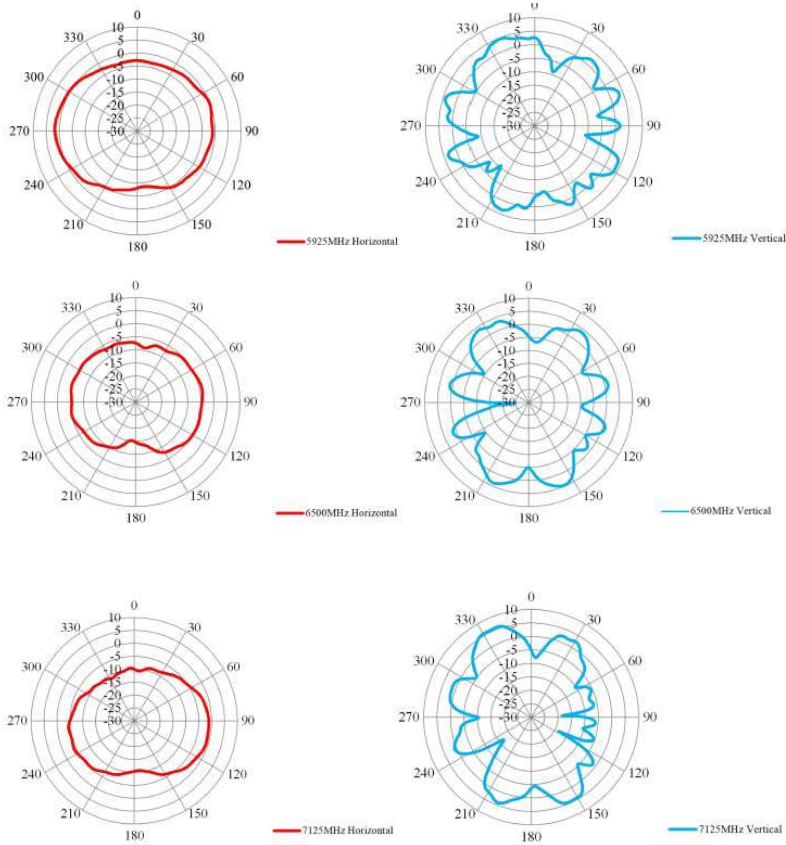

Specifications**Aussenantenne GSM / UMTS / LTE / 5G****Photos****Code-Nr.: 606030160****5G** **Electrical properties**

Antenna type	external antenna
Frequency	600-8000 MHz
Frequency / gain / VSWR	617-960: 2.7 dBi / <3.3 1600-2170: 5.4 dBi / <2.9 2170-3800: 6.5 dBi / <1.8 3800-4900: 6.2 dBi / <2.0 4900-5825: 5.3 dBi / <2.0 5825-8000: 6.6 dBi / <2.0
Impedance	50 Ohm
Polarization	vertical
Maximum power	100 W

Mechanical properties

Dimensions	Ø 22.5 x 230 mm
Color	white
Connector	N female
Weight	0.4 kg

Diagrams

Radio patterns 1

Radio patterns 2

Radio patterns 3

Radio patterns 4

Mounting / Installation

Pole installation:

1. Antenna
2. M6/M8 flat washer, spring washer, nut
3. L-shaped clamp
4. Clamp
5. M6/M8 U-bolt
6. Metal pole