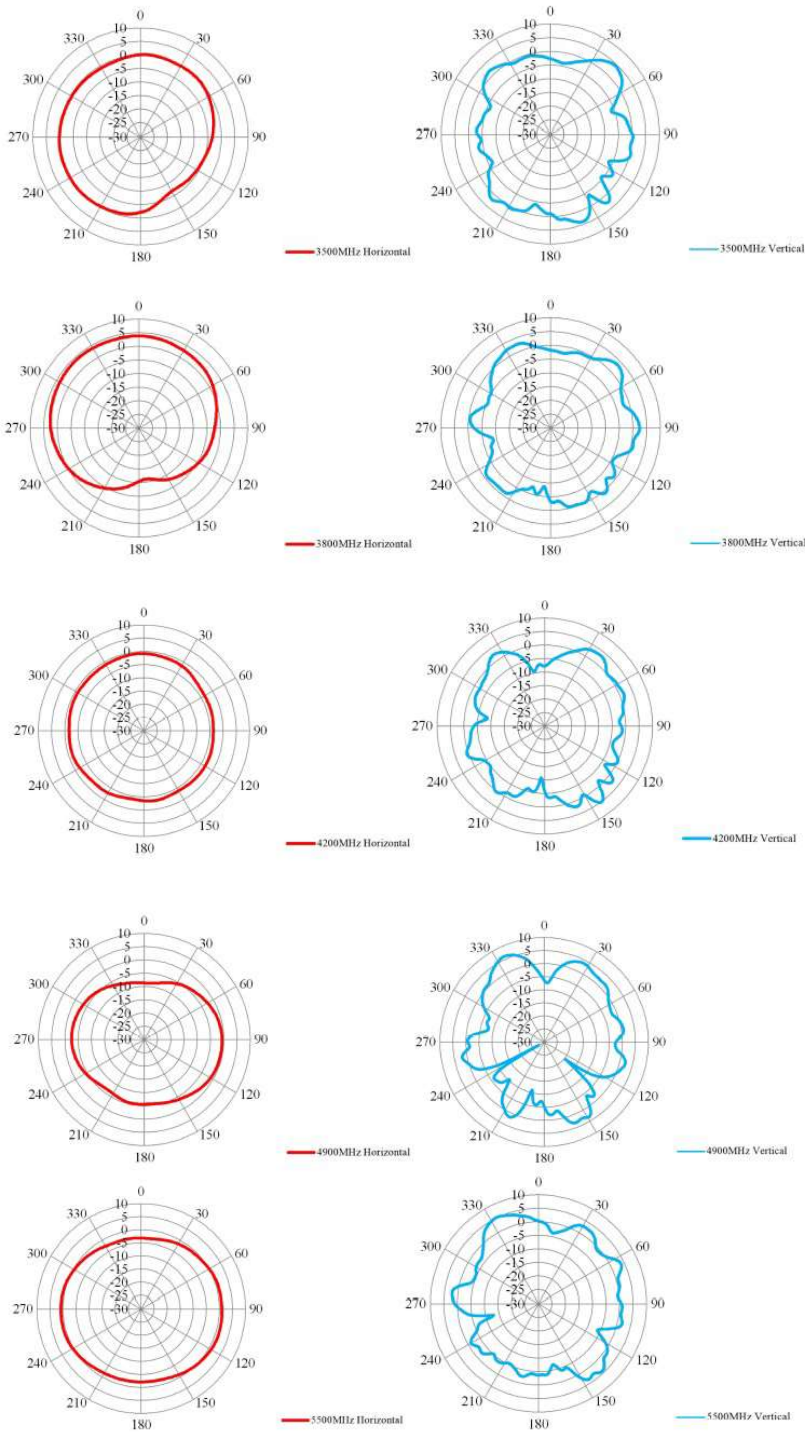

Specifications**Aussenantenne GSM / UMTS / LTE / 5G****Photos****Code-Nr.: 606030160****5G** **Electrical properties**

Antenna type	external antenna
Frequency	600-8000 MHz
Frequency / gain / VSWR	617-960: 2.7 dBi / <3.3 1600-2170: 5.4 dBi / <2.9 2170-3800: 6.5 dBi / <1.8 3800-4900: 6.2 dBi / <2.0 4900-5825: 5.3 dBi / <2.0 5825-8000: 6.6 dBi / <2.0
Impedance	50 Ohm
Polarization	vertical
Maximum power	100 W

Mechanical properties

Dimensions	Ø 22.5 x 230 mm
Color	white
Connector	N female
Weight	0.4 kg

Diagrams

Radio patterns 1

Radio patterns 2

Radio patterns 3

Radio patterns 4

Mounting / Installation

Pole installation:

1. Antenna
2. M6/M8 flat washer, spring washer, nut
3. L-shaped clamp
4. Clamp
5. M6/M8 U-bolt
6. Metal pole