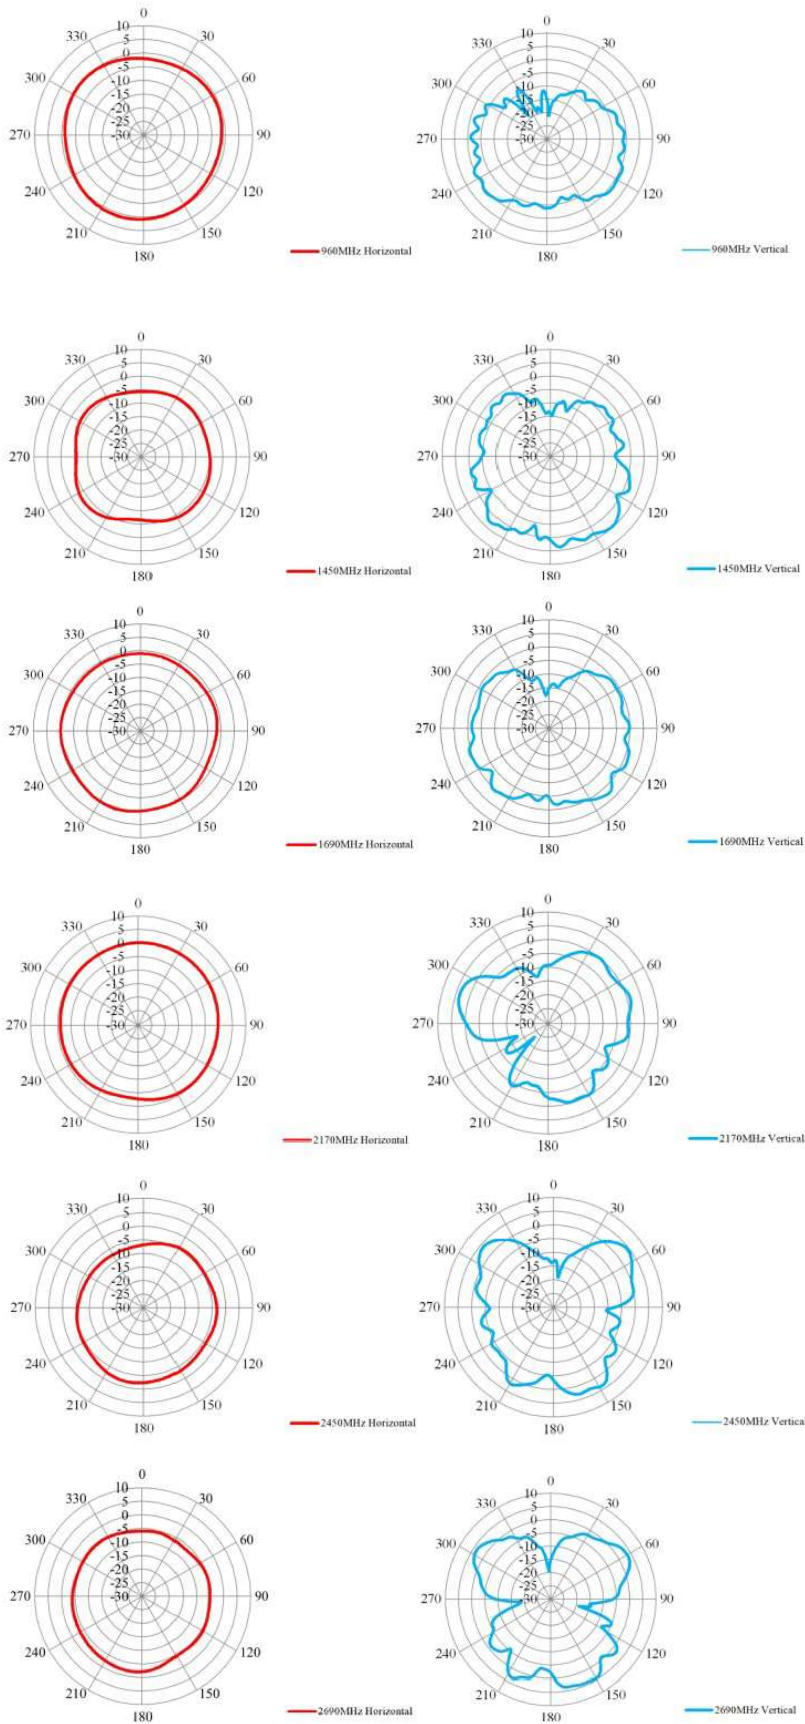

Specifications**Aussenantenne GSM / UMTS / LTE / 5G****Photos****Code-Nr.: 606030160****5G** **Electrical properties**

Antenna type	external antenna
Frequency	600-8000 MHz
Frequency / gain / VSWR	617-960: 2.7 dBi / <3.3 1600-2170: 5.4 dBi / <2.9 2170-3800: 6.5 dBi / <1.8 3800-4900: 6.2 dBi / <2.0 4900-5825: 5.3 dBi / <2.0 5825-8000: 6.6 dBi / <2.0
Impedance	50 Ohm
Polarization	vertical
Maximum power	100 W

Mechanical properties

Dimensions	Ø 22.5 x 230 mm
Color	white
Connector	N female
Weight	0.4 kg

Diagrams

Radio patterns 1

Radio patterns 2

Radio patterns 3

Radio patterns 4

Mounting / Installation

Pole installation:

1. Antenna
2. M6/M8 flat washer, spring washer, nut
3. L-shaped clamp
4. Clamp
5. M6/M8 U-bolt
6. Metal pole