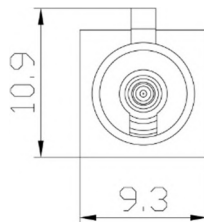

Fakra C:

GPS: telematics or navigation
Color: Blue, 5005

Fakra D:

GSM Cellular phone
Color: Claret Violet, 4004

Fakra Z:

Neutral coding
Color: Water Blue, 5021

Connector:	SMB Male
For cable:	RG174
Frequency Range:	DC-4GHz
Impedance:	50 Ohm
VSWR:	<1.2
Plastic Housing:	Nylon
Body:	Brass

Notes: Dimensions are in millimeters.