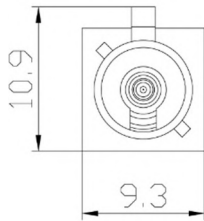

Fakra C:

GPS: telematics or navigation
Color: Blue, 5005

Fakra D:

GSM Cellular phone
Color: Claret Violet, 4004

Fakra Z:

Neutral coding
Color: Water Blue, 5021

Connector:	SMB Male
For cable:	RG174
Frequency Range:	DC-4GHz
Impedance:	50 Ohm
VSWR:	<1.2
Plastic Housing:	Nylon
Body:	Brass

Notes: Dimensions are in millimeters.