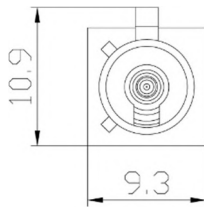

Fakra C:

GPS: telematics or navigation
Color: Blue, 5005

Fakra D:

GSM Cellular phone
Color: Claret Violet, 4004

Fakra Z:

Neutral coding
Color: Water Blue, 5021

Connector:	SMB Male
For cable:	RG174
Frequency Range:	DC-4GHz
Impedance:	50 Ohm
VSWR:	<1.2
Plastic Housing:	Nylon
Body:	Brass

Notes: Dimensions are in millimeters.