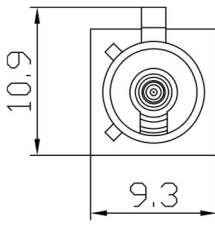

Fakra C:

GPS: telematics or navigation
Color: Blue, 5005

Fakra D:

GSM Cellular phone
Color: Claret Violet, 4004

Fakra Z:

Neutral coding
Color: Water Blue, 5021

Connector:	SMB Male
For cable:	RG58 / LMR195
Frequency Range:	DC - 6GHz
Impedance:	50 Ohm
VSWR:	<1.2 (DC - 6GHz)
VSWR:	<1.35 (4GHz - 6GHz)
Plastic Housing:	Nylon
Body:	Brass

Notes: Dimensions are in millimeters.