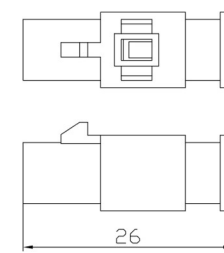

Fakra C:

GPS: telematics or navigation
Color: Blue, 5005

Fakra D:

GSM Cellular phone
Color: Claret Violet, 4004

Fakra Z:

Neutral coding
Color: Water Blue, 5021

Connector:	SMB Male
For cable:	RG58 / LMR195
Frequency Range:	DC - 6GHz
Impedance:	50 Ohm
VSWR:	<1.2 (DC - 6GHz)
VSWR:	<1.35 (4GHz - 6GHz)
Plastic Housing:	Nylon
Body:	Brass

Notes: Dimensions are in millimeters.