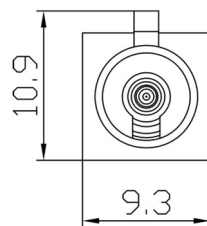

Fakra C:

GPS: telematics or navigation
Color: Blue, 5005

Fakra D:

GSM Cellular phone
Color: Claret Violet, 4004

Fakra Z:

Neutral coding
Color: Water Blue, 5021

Connector:	SMB Male
For cable:	RG58 / LMR195
Frequency Range:	DC - 6GHz
Impedance:	50 Ohm
VSWR:	<1.2 (DC - 6GHz)
VSWR:	<1.35 (4GHz - 6GHz)
Plastic Housing:	Nylon
Body:	Brass

Notes: Dimensions are in millimeters.