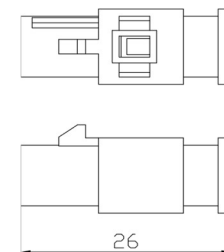

Fakra C:

GPS: telematics or navigation
Color: Blue, 5005

Fakra D:

GSM Cellular phone
Color: Claret Violet, 4004

Fakra Z:

Neutral coding
Color: Water Blue, 5021

Connector:	SMB Male
For cable:	RG58 / LMR195
Frequency Range:	DC - 6GHz
Impedance:	50 Ohm
VSWR:	<1.2 (DC - 6GHz)
VSWR:	<1.35 (4GHz - 6GHz)
Plastic Housing:	Nylon
Body:	Brass

Notes: Dimensions are in millimeters.