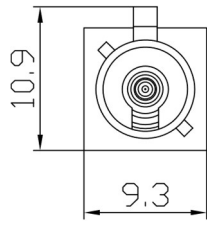

Fakra C:

GPS: telematics or navigation
Color: Blue, 5005

Fakra D:

GSM Cellular phone
Color: Claret Violet, 4004

Fakra Z:

Neutral coding
Color: Water Blue, 5021

Connector:	SMB Male
For cable:	RG58 / LMR195
Frequency Range:	DC - 6GHz
Impedance:	50 Ohm
VSWR:	<1.2 (DC - 6GHz)
VSWR:	<1.35 (4GHz - 6GHz)
Plastic Housing:	Nylon
Body:	Brass

Notes: Dimensions are in millimeters.