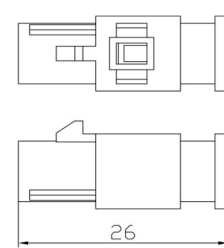

Fakra C:

GPS: telematics or navigation
Color: Blue, 5005

Fakra D:

GSM Cellular phone
Color: Claret Violet, 4004

Fakra Z:

Neutral coding
Color: Water Blue, 5021

Connector:	SMB Male
For cable:	RG58 / LMR195
Frequency Range:	DC - 6GHz
Impedance:	50 Ohm
VSWR:	<1.2 (DC - 6GHz)
VSWR:	<1.35 (4GHz - 6GHz)
Plastic Housing:	Nylon
Body:	Brass

Notes: Dimensions are in millimeters.