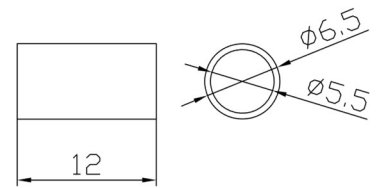

Fakra C:

GPS: telematics or navigation
Color: Blue, 5005

Fakra D:

GSM Cellular phone
Color: Claret Violet, 4004

Fakra Z:

Neutral coding
Color: Water Blue, 5021

Connector:	SMB Male
For cable:	RG58 / LMR195
Frequency Range:	DC - 6GHz
Impedance:	50 Ohm
VSWR:	<1.2 (DC - 6GHz)
VSWR:	<1.35 (4GHz - 6GHz)
Plastic Housing:	Nylon
Body:	Brass

Notes: Dimensions are in millimeters.