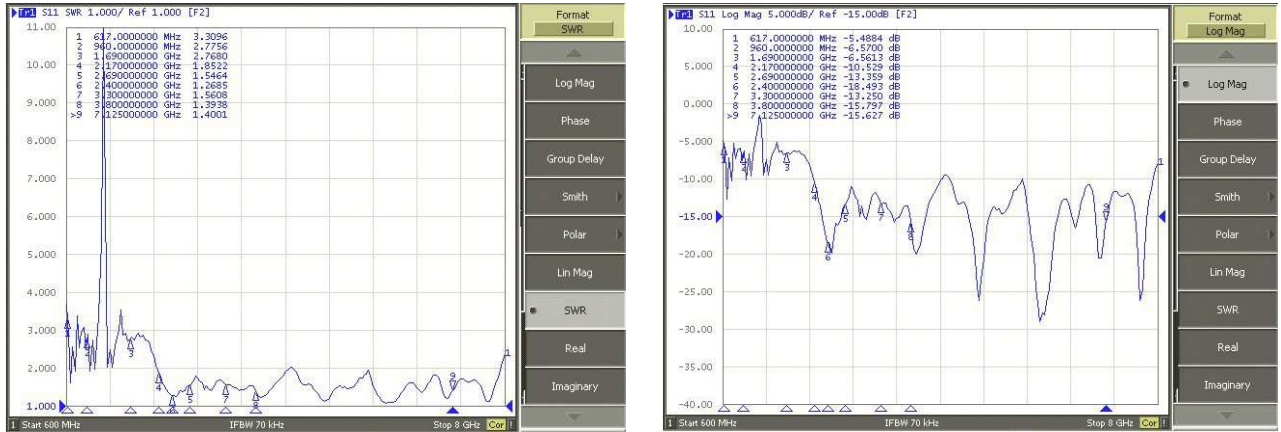

Diagrams

Radio patterns 1