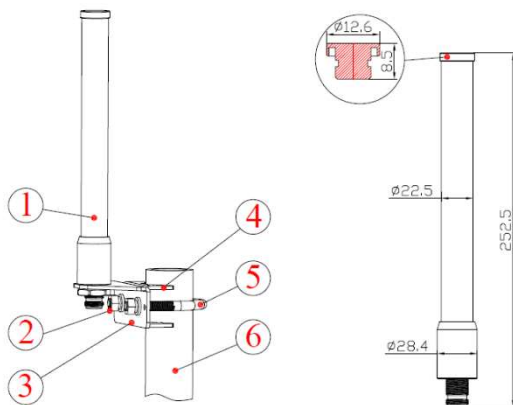

Mounting / Installation

Pole installation:

1. Antenna
2. M6/M8 flat washer, spring washer, nut
3. L-shaped clamp
4. Clamp
5. M6/M8 U-bolt
6. Metal pole