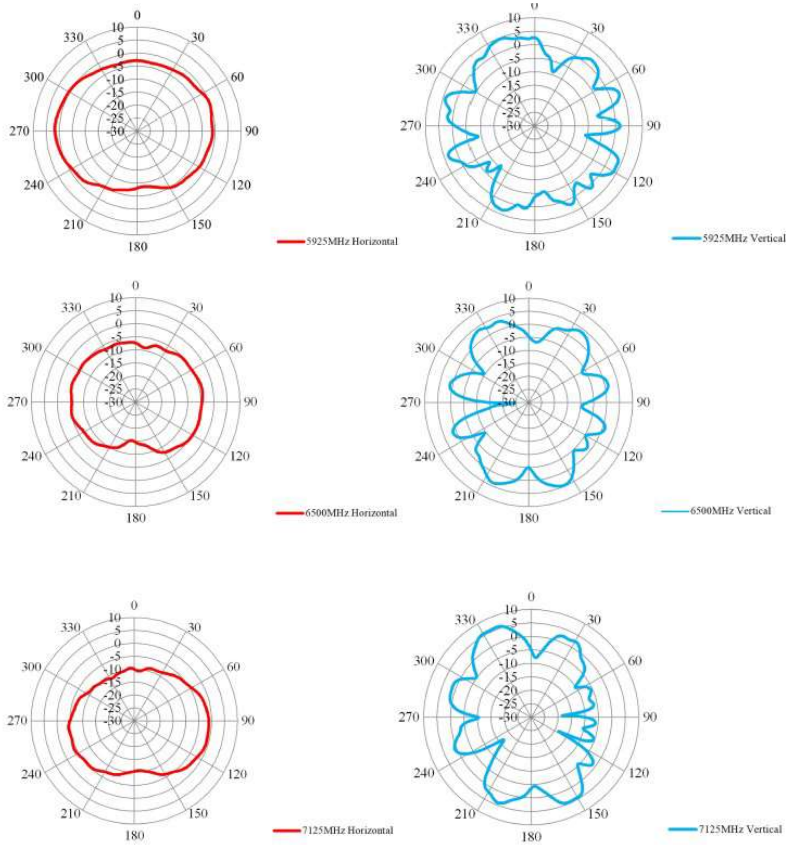

Radio patterns 4