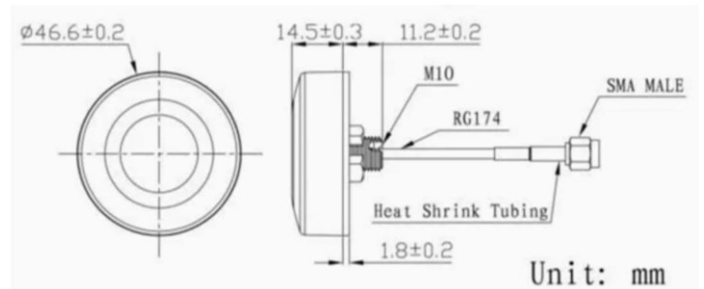

**Specifications****Planar Einbauantenne GPS 2m RG174****Photos****Code-Nr.: 60603131****Electrical properties**

Antenna type	Planar antenna for roof mounting
	- Small size – low profile
	- Simple installation
Frequency	1575.42 MHz $\pm 1$ / 1601-1610
Impedance	50 Ohm
Polarization	RHCP
Gain	28 dB $\pm 2$
VSWR	$< 1.5$

**Mechanical properties**

Colour	Black
Dimension	46.6 x 14.5mm ( $\varnothing$ x H)
Mounting	Bolt-on
Mounting hole	12mm
Build-in-Depth	Approx. 11mm
Material	ABS, stainless steel and brass
Weight	Approx. 0,082 kg
Cable	RG174
Connector	SMA male